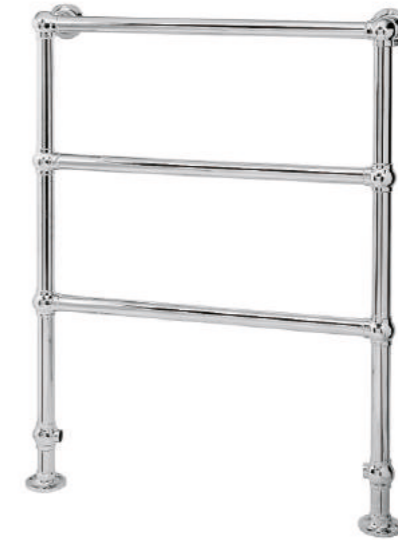

FLOOR MOUNTED

Dimensions	H 952	W 675	D 130
Pipe	600 cc	Valve	430 cc
Output	214 W	Finish	Brass

Available Option Electric/Dual fuel

Dimensions	H 910	W 575	D 130
Pipe	500 cc	Valve	330 cc
Output	215 W	Finish	Brass

Available Option Electric/Dual fuel

Dimensions	H 775	W 685	D 230
Pipe	610 cc	Valve	452 cc
Output	508 W	Finish	Brass

Available Option Electric/Dual fuel

MIZAR

Dimensions	H 952	W 686	D 135
Pipe	610 cc	Valve	465 cc
Output	252 W	Finish	Brass

Available Option Electric/Dual fuel

Dimensions	H 1200	W 686	D 125
Pipe	610 cc	Valve	450 cc
Output	415 W	Finish	Brass

Available Option Electric/Dual fuel

Dimensions	H 952	W 686	D 125
Pipe	610 cc	Valve	450 cc
Output	395 W	Finish	Brass

Available Option Electric/Dual fuel