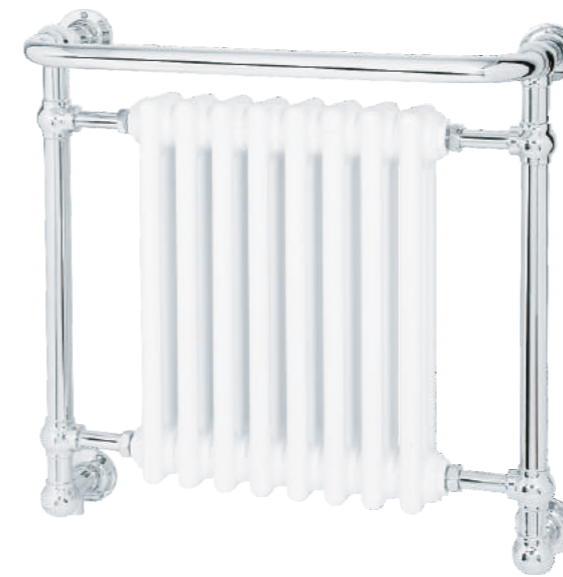

Closed System - Available Option Electric/Dual fuel

cyrillé TRADITIONAL TOWEL RAILS with radiator insert

WALL MOUNTED

MIMOSA

	H	W	D
Dimensions	686	675	225
Pipe	600 cc	Valve	510 cc
Output	985 W	Finish	Brass