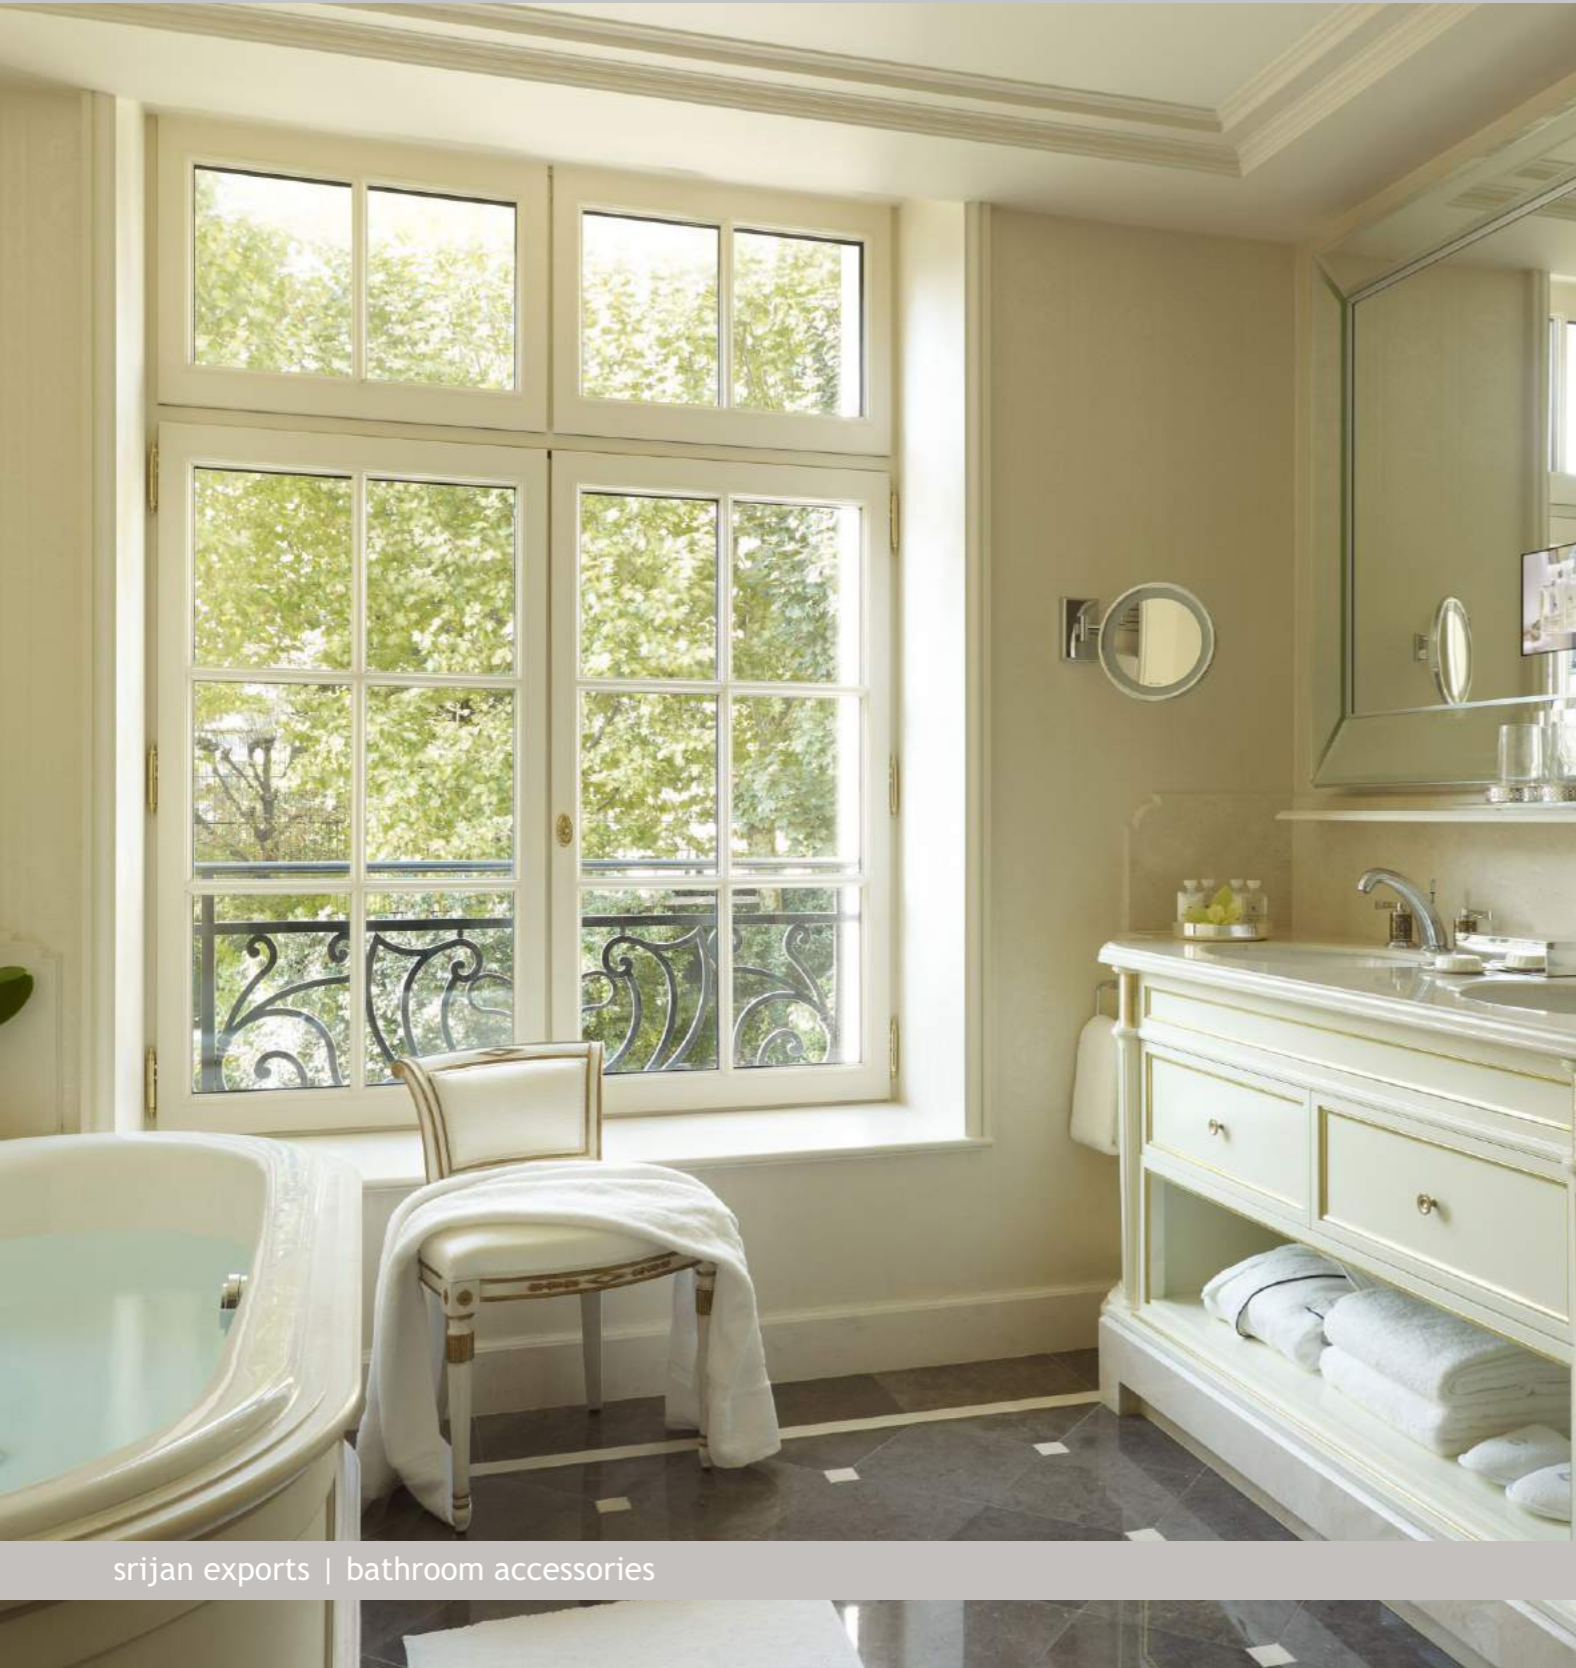

bathroom accessories

BATHROOM KITS

CONSTANTA