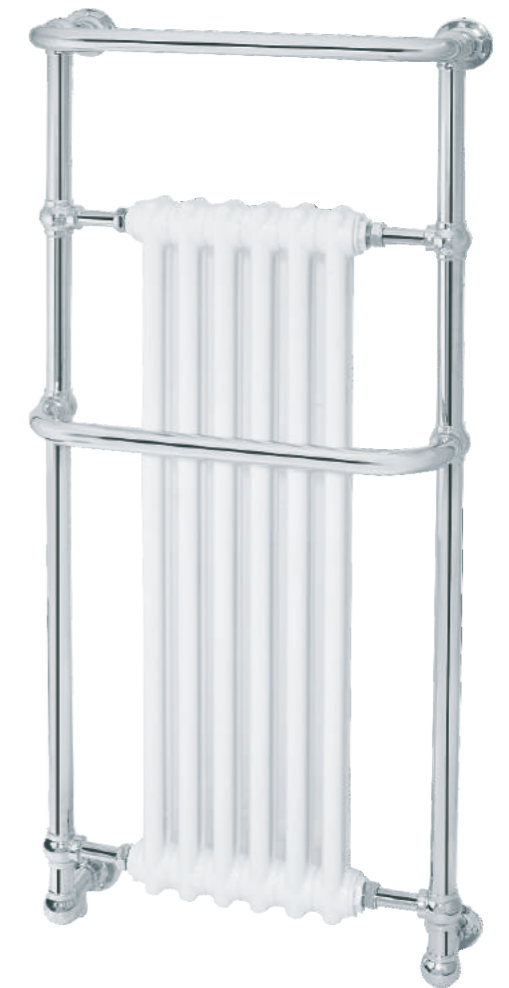

Closed System - Available Option Electric/Dual fuel

cyrillé TRADITIONAL TOWEL RAILS with radiator insert

WALL MOUNTED

MIMOSA

	H	W	D
Dimensions	686	675	225
Pipe	600 cc	Valve	510 cc
Output	985 W	Finish	Brass

Available Option Electric/Dual fuel

CEASER

	H	W	D
Dimensions	1352	576	225
Pipe	501 cc	Valve	411 cc
Output	802 W	Finish	Brass

Available Option Electric/Dual fuel

FLOOR MOUNTED

VEGA

Dimensions	H 952	W 675	D 130
Pipe	600 cc	Valve	430 cc
Output	214 W	Finish	Brass