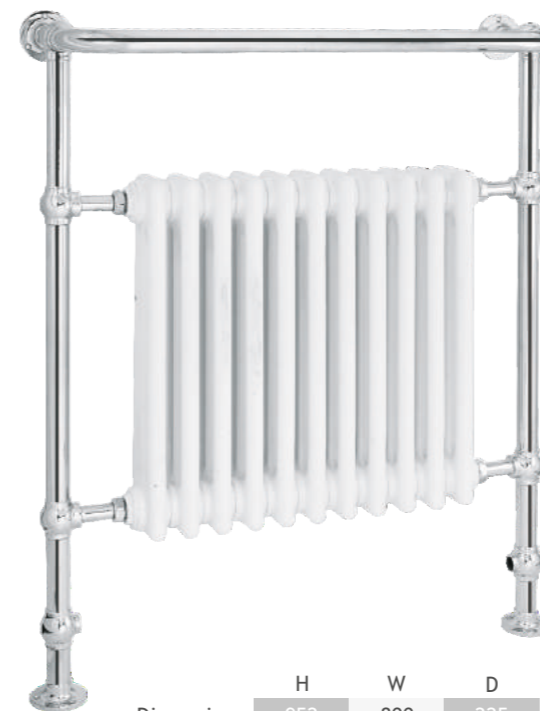

BALSAM

	H	W	D
Dimensions	952	800	225
Pipe	600 cc	Valve	454 cc
Output	928 W	Finish	Steel

Closed System - Available Option Electric/Dual fuel