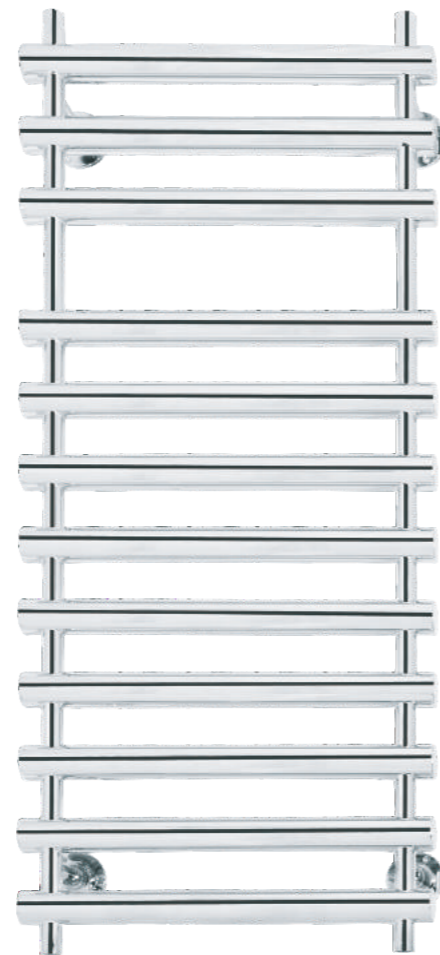

Available Option Electric/Dual fuel

CORRINA

	H	W	D
Dimensions	1200	525	100
Pipe	430 cc	Valve	340 cc
Output	525	Finish	Steel

Closed System - Available Option Electric/Dual fuel

MARCELLA

	H	W	D
Dimensions	1200	525	100
Pipe	430 cc	Valve	340 cc
Output	550	Finish	Steel

Closed System - Available Option Electric/Dual fuel

HERMES

	H	W	D
Dimensions	1200	575	180
Pipe	500 cc	Valve	378 cc
Output	550	Finish	Brass

Available Option Electric/Dual fuel

serge

CONTEMPORARY TOWEL RAILS