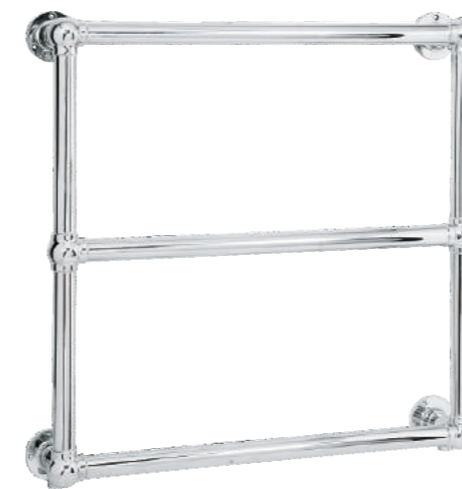

ASTER

	H	W	D
Dimensions	686	686	125
Pipe	610 cc	Valve	450 cc
Output	174 W	Finish	Brass

Available Option Electric/Dual fuel