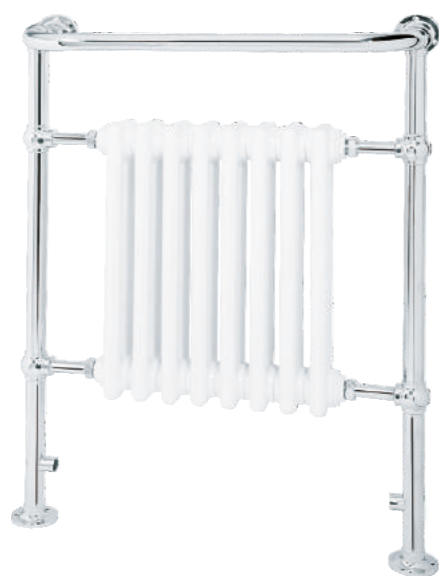

Closed System - Available Option Electric/Dual fuel

HAZEL

	H	W	D
Dimensions	1520	576	225
Pipe	501 cc	Valve	343 cc
Output	802 W	Finish	Steel

Closed System - Available Option Electric/Dual fuel

CLEMATIS

	H	W	D
Dimensions	952	686	225
Pipe	610 cc	Valve	440 cc
Output	985 W	Finish	Steel