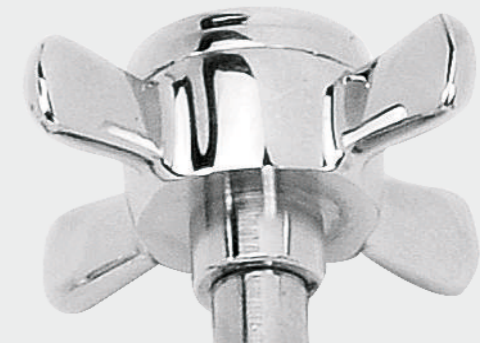

CHROME CONTEMPORARY ANGLED RADIATOR VALVE

CONTEMPORARY STRAIGHT RADIATOR VALVE

STRAIGHT TRADITIONAL X-HEAD VALVES

TAIL & FLOOR PLATE SET FOR VALVES

ELEMENTS

300W ELEMENT

150W ELEMENT

HEAD ELEMENT & FLEX CLOVE