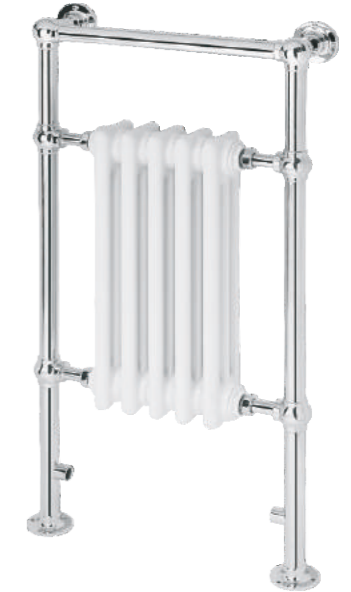

iris
21-22

noel
23-24

bathroom
accessories
25-38

copper
baths
39-42

copper basins
& sinks
43-44

FLOOR MOUNTED

ENDINE

Dimensions	H 952	W 500	D 225
Pipe	425 cc	Valve 259 cc	
Output	675 W	Finish Steel	

Closed System - Available Option Electric/Dual fuel

CLOVER

Dimensions	H 952	W 735	D 225
Pipe	660 cc	Valve 490 cc	
Output	1050 W	Finish Steel	

Closed System - Available Option Electric/Dual fuel

ARUM

Dimensions	H 952	W 500	D 125
Pipe	425 cc	Valve 250 cc	
Output	645 W	Finish Steel	