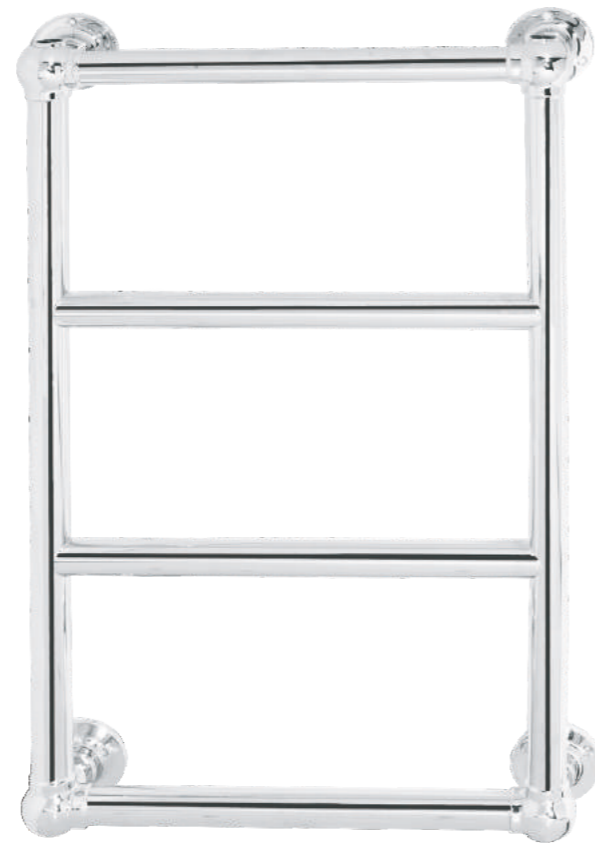

Available Option Electric/Dual fuel

ALEIT

Dimensions	H 952	W 686	D 125
Pipe	610 cc	Valve	450 cc
Output	395 W	Finish	Brass

Available Option Electric/Dual fuel

WALL MOUNTED

CRESSA

	H	W	D
Dimensions	742	475	110
Pipe	400 cc	Valve	310 cc
Output	154 W	Finish	Brass