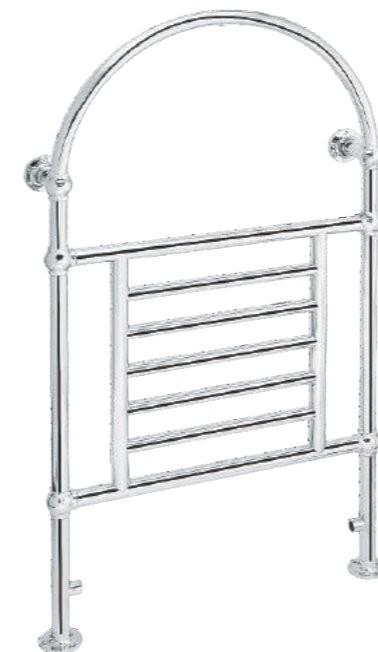

Dimensions	H 952	W 686	D 135
Pipe	610 cc	Valve	465 cc
Output	252 W	Finish	Brass

Available Option Electric/Dual fuel

ADELLA

Dimensions	H 1200	W 686	D 125
Pipe	610 cc	Valve	450 cc
Output	415 W	Finish	Brass

Available Option Electric/Dual fuel