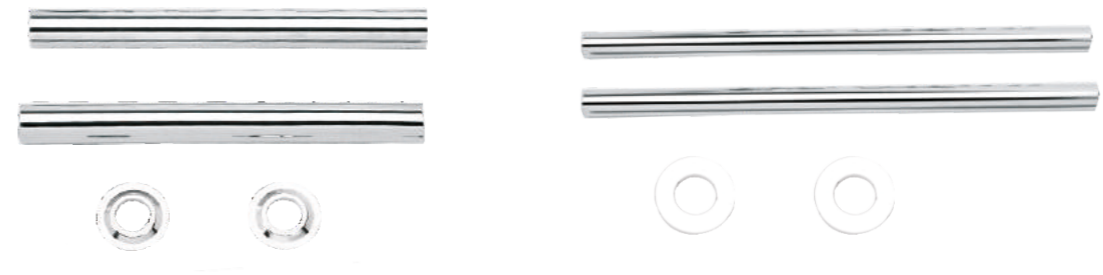

CHROME CONTEMPORARY ANGLED RADIATOR VALVE

CONTEMPORARY STRAIGHT RADIATOR VALVE

STRAIGHT TRADITIONAL X-HEAD VALVES

TAIL & FLOOR PLATE SET FOR VALVES

ELEMENTS

300W ELEMENT

150W ELEMENT

HEAD ELEMENT & FLEX CLOVE