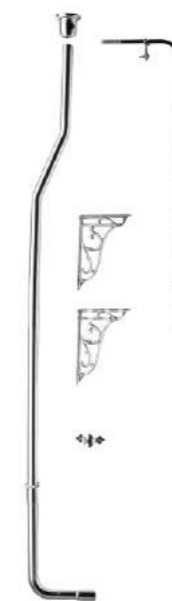

SE12539

SE12499

SE12549

SE12619

SE101

SE12666

bathroom accessories

SHOWER CHANNELS & DRAINS

SHOWER CHANNELS

FLOOR DRAINS

bathroom accessories

PERIOD COLLECTION

BATH WASTE KIT

BATH SHROUD

BATH TRAP & WASTE SET

LOW LEVEL FLUSH KIT

HIGH LEVEL FLUSH KIT

copper baths

Keeping in mind ever-evolving requirements of our respected clients, we are providing a premium quality range of Copper Bathtub

SE-513-SESG-68A

	L	W	H
Dimensions	170 cm	75 cm	73 cm
Disc	Copper Bath Tub double slipper Smooth		
Finish	Nickel interior & exterior		
Material	Copper		

SE-514-SESG-68B

	L	W	H
Dimensions	170 cm	75 cm	73 cm
Disc	Copper Bath Tub double slipper Smooth		
Finish	Shiny copper Polished Exterior & Nickel interior		
Material	Copper		

SE-514A-SESG-68C

	L	W	H
Dimensions	170 cm	75 cm	73 cm
Disc	Copper Bath Tub double slipper Smooth		
Finish	Matt polished interior & exterior		
Material	Copper		